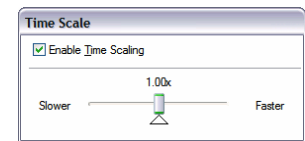

Creative MediaSource 5 Player/Organizer

- o **Easy-to-use, feature-rich digital music organizer/player**
  - Music search, audio task guide, Audio Converter, CD burner
- o **Integrated 1-button recorder with Automatic Recording Volume Limiter**
- o **Audio effects**
  - Audio Cleanup : Removes pops and clicks from recording of old vinyl LP/cassettes
  - Smart Volume Management : maintains consistent volume levels between songs
  - Smart Crossfade : Provides seamless, beat-synchronous transitions between songs
  - Time Scaling: Speeds up/slow down audio without changing pitch