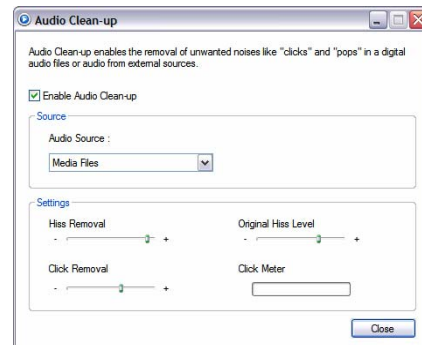

Creative MediaSource 5 Player/Organizer

- o **Easy-to-use, feature-rich digital music organizer/player**
  - Music search, audio task guide, Audio Converter, CD burner
- o **Integrated 1-button recorder with Automatic Recording Volume Limiter**
- o **Audio effects**
  - Audio Cleanup : Removes pops and clicks from recording of old vinyl LP/cassettes
  - Smart Volume Management : maintains consistent volume levels between songs
  - Smart Crossfade : Provides seamless, beat-synchronous transitions between songs
  - Time Scaling: Speeds up/slow down audio without changing pitch