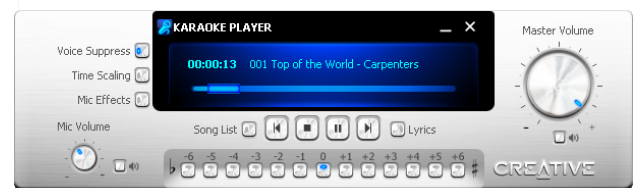

Native OpenAL support is a cross-platform 3D Audio API used by many games and music applications developers to deliver superb 3D audio simulation. Since the Sound Blaster MB includes native OpenAL support, you can be assured of an incredible 3D audio experience on many PC game titles.

## Key Features

- EAX ADVANCED HD 4.0 for games
- ALchemy
- X-Fi Crystalizer
- X-Fi CMSS-3D
- EAX Effects for Music listening
- 10 Band Equalizer
- Audio Clean-up
- Smart Volume Management
- Smart Crossfade
- Time Scaling
- Bass Boost /Speaker settings
- Comprehensive suite of audio applications

### Entertainment Console

- o **Speaker settings**
  - Channel setup and testing for 2.0-5.1 speaker system
  - Bass Management: Bass redirection/subwoofer gain/bass boost
- o **EAX effects**
  - Enhances your music with environmental reverbs
- o **X-Fi CMSS3D**
  - Provides advanced 3D Spatialization surround sound for stereo music
- o **X-Fi Crystalizer**
  - Enhances your music with more punch and dynamic range
- o **Smart Volume Management**
  - Ensure consistent volume across various music tracks
- o **10 Band Graphic Equalizer**
  - Enhances your music with various EQ presets
- o **Mixer**
  - Controls all input/output audio

### Creative Karaoke Player

- o **Voice Suppression**
  - Creates karaoke background music from existing MP3's by suppressing the vocal channel
- o **Time Scaling**
  - Speed up or slow down a song without affecting its pitch
- o **Mic reverb effects**
- o **Pitch shifter**
  - Raises or lower the key of a song to suit your vocal range
- o **Lyrics display**
  - Synchronized display of lyrics to song