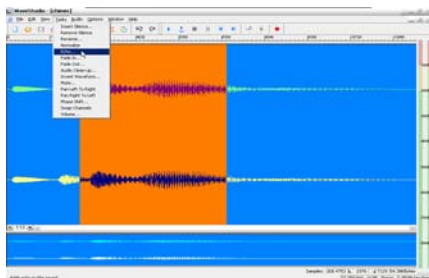

Creative WaveStudio 7

- o Provides simple audio editing such as record, trim, fade, convert, clean-up, pan etc
- o Support 3rd party DirectX effects