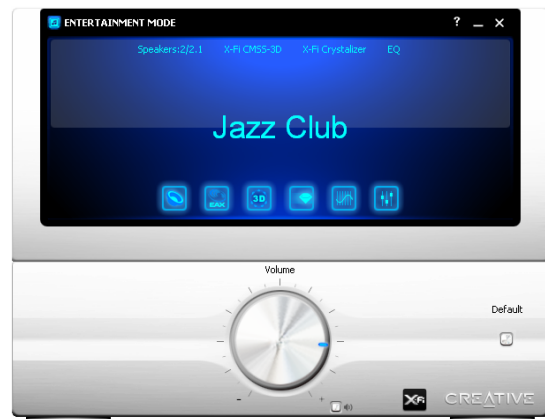

For music lovers, the X-Fi Crystalizer can restore the details and vibrance, (lost during the compression process) back to your mp3/wma. Also, X-Fi CMSS-3D gives a whole new, 3D-surround sound dimension to your existing stereo music. Other audio effects such as EAX® reverbs, Smart Volume Management and a 10-band graphic equalizer allows you to enhance your music even more. All essential audio effects and controls are conveniently placed in a central and intuitive console.

### Entertainment Console

- o **Speaker settings**
  - Channel setup and testing for 2.0-5.1 speaker system
  - Bass Management: Bass redirection/subwoofer gain/bass boost
- o **EAX effects**
  - Enhances your music with environmental reverbs
- o **X-Fi CMSS3D**
  - Provides advanced 3D Spatialization surround sound for stereo music
- o **X-Fi Crystalizer**
  - Enhances your music with more punch and dynamic range
- o **Smart Volume Management**
  - Ensure consistent volume across various music tracks
- o **10 Band Graphic Equalizer**
  - Enhances your music with various EQ presets
- o **Mixer**
  - Controls all input/output audio