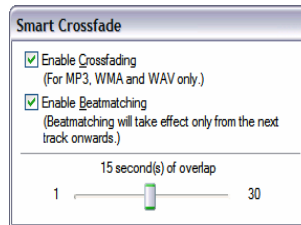

Creative MediaSource 5 Player/Organizer

- o **Easy-to-use, feature-rich digital music organizer/player**
  - Music search, audio task guide, Audio Converter, CD burner
- o **Integrated 1-button recorder with Automatic Recording Volume Limiter**
- o **Audio effects**
  - Audio Cleanup : Removes pops and clicks from recording of old vinyl LP/cassettes
  - Smart Volume Management : maintains consistent volume levels between songs
  - Smart Crossfade : Provides seamless, beat-synchronous transitions between songs
  - Time Scaling: Speeds up/slow down audio without changing pitch