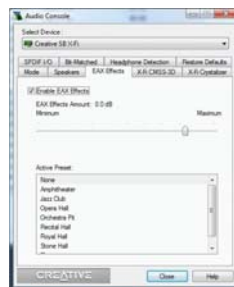

Creative Audio Console

- o Provides access to essential audio settings in a "no-frills" interface