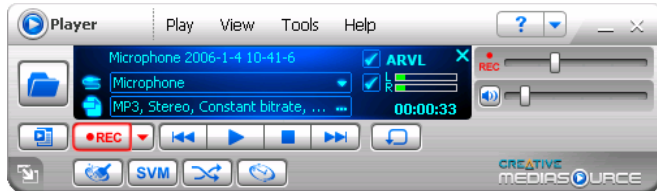

Creative MediaSource 5 Player/Organizer

- o **Easy-to-use, feature-rich digital music organizer/player**
  - Music search, audio task guide, Audio Converter, CD burner
- o **Integrated 1-button recorder with Automatic Recording Volume Limiter**
- o **Audio effects**
  - Audio Cleanup : Removes pops and clicks from recording of old vinyl LP/cassettes
  - Smart Volume Management : maintains consistent volume levels between songs
  - Smart Crossfade : Provides seamless, beat-synchronous transitions between songs
  - Time Scaling: Speeds up/slow down audio without changing pitch