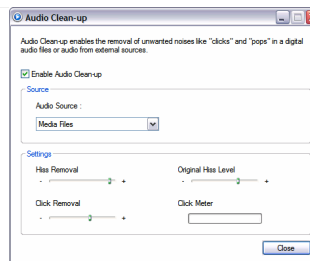

Architecture of Sound Blaster Audigy ADVANCED MB

Software Suite

Creative Audio Center

- o **Speaker settings**
 - Channel testing for 2.0-7.1 speaker system
 - Bass Management: Bass redirection/subwoofer gain/bass boost
 - Individual speaker channel level control
- o **EAX effects**
 - Enhances your music with environmental reverbs
- o **CMSS3D**
 - Provides advanced HRTF 3D Spatialization surround sound for stereo music
- o **10 Band Graphic Equalizer**
 - Enhance music with various EQ presets
- o **Mixer**
 - Controls all audio input/output
 - Provides playback monitoring for recording in Vista OS

Creative MediaSource 5 Player/Organizer

- o **Integrated 1-button recorder with Automatic Recording Volume Limiter**
- o **Audio effects**
 - Audio Cleanup : Removes pops and clicks from recording of old vinyl LP/cassettes
 - Smart Volume Management : maintains consistent volume levels between songs
 - Smart Crossfade : Provides seamless, beat-synchronous transitions between songs
 - Time Scaling: Speeds up/slow down audio without changing pitch
- o **Easy-to-use, feature-rich digital music organizer/player**
 - Music search, audio task guide, Audio Converter, CD burner