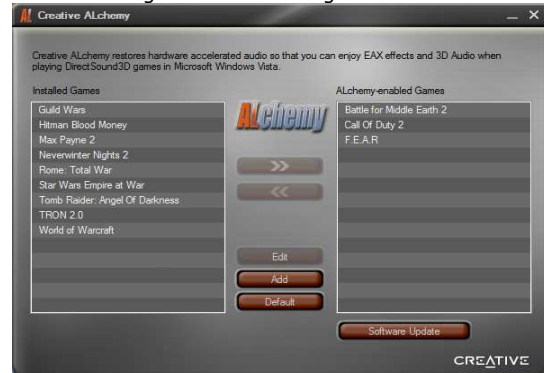

Creative ALchemy

- o Re-enables EAX effects and 3D surround audio for legacy, DirectSound3D game titles running on Windows Vista