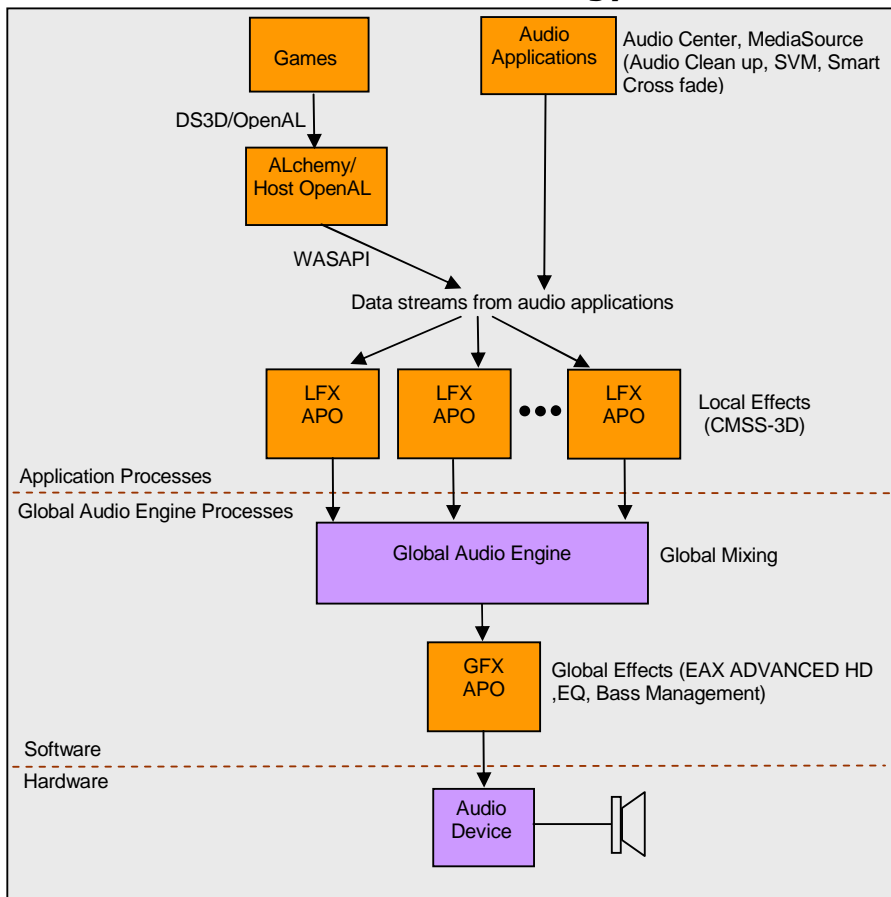

Due to architecture changes in Vista, EAX effects and 3D surround sounds are disabled for DirectSound3D PC games. The Sound Blaster Audigy ADVANCED MB includes Creative Alchemy, which re-enables EAX effects and 3D surround sound.

Through a comprehensive suite of music listening applications, users can enjoy better music with effects such as EAX reverbs, CMSS-3D surround sound, 10 band EQ, Bass boost, Smart Crossfade, Time Scaling and Audio Cleanup.

Creative have worked closely with various HD Audio codec vendors to ensure features compatibility so that users can enjoy an integrated solution that offers the best of both worlds.

The Sound Blaster Audigy ADVANCED MB consists of MS-certified drivers, soft audio gaming and music effects and a suite of applications that delivers the renowned Sound Blaster Audigy audio as experienced by millions of users around the world.

Applications

- ❑ **Enhanced Gaming audio on motherboard**
- ❑ **Enhanced Music on motherboard**
- ❑ **Premium Audio upsell for PC with motherboard audio**

1. ## Key Features
2. ❑ **EAX ADVANCED HD 4.0 for games**
   - ❑ **CMSS-3D HRTF Audio Spatialization**
   - ❑ **Host OpenAL support**
   - ❑ **Alchemy: Re-enables EAX, 3D surround sound for gaming in Vista**
   - ❑ **EAX Effects for Music listening**
   - ❑ **Bass Boost**
   - ❑ **10 Band Multi-channel Equalizer**
   - ❑ **Comprehensive suite of audio applications**

Architecture of Sound Blaster Audigy ADVANCED MB