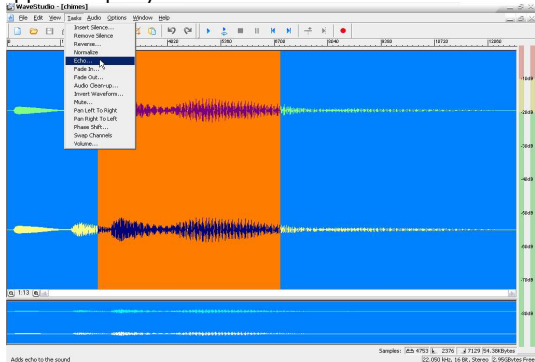

Creative WaveStudio 7

- o Provides simple audio editing such as record, trim, fade, convert, clean-up, pan etc
- o Support 3rd party DirectX effects