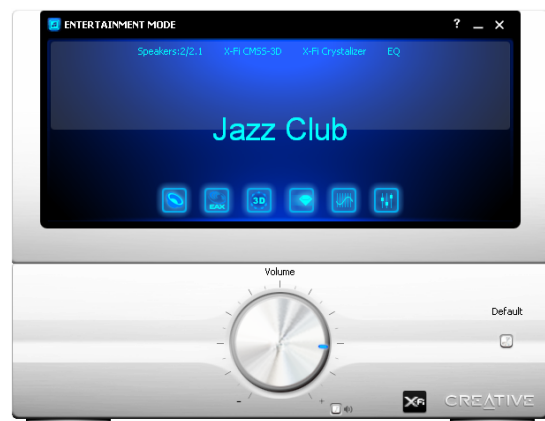

For music lovers, the X-Fi Crystalizer can restore the details and vibrance, (lost during the compression process) back to your mp3/wma. Also, X-Fi CMSS-3D gives a whole new, 3D-surround sound dimension to your existing stereo music. Other audio effects such as EAX® reverbs, Smart Volume Management and a 10-band graphic equalizer allows you to enhance your music even more. All essential audio effects and controls are conveniently placed in a central and intuitive console.

## Entertainment Console

- o **Speaker settings**
  - Channel setup and testing for 2.0-5.1 speaker system
  - Bass Management: Bass redirection/subwoofer gain/bass boost
- o **EAX effects**
  - Enhances your music with environmental reverbs
- o **X-Fi CMSS3D**
  - Provides advanced 3D Spatialization surround sound for stereo music
- o **X-Fi Crystalizer**
  - Enhances your music with more punch and dynamic range
- o **Smart Volume Management**
  - Ensure consistent volume across various music tracks
- o **10 Band Graphic Equalizer**
  - Enhances your music with various EQ presets
- o **Mixer**
  - Controls all input/output audio