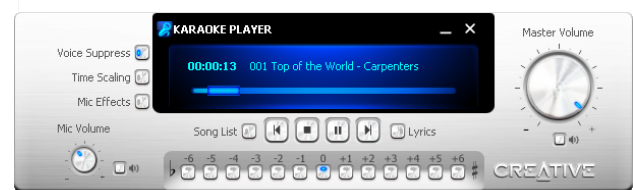

Native OpenAL support is a cross-platform 3D Audio API used by many games and music applications developers to deliver superb 3D audio simulation. Since the Sound Blaster MB includes native OpenAL support, you can be assured of an incredible 3D audio experience on many PC game titles.

## Key Features

- EAX ADVANCED HD 4.0 for games
- ALchemy
- X-Fi Crystalizer
- X-Fi CMSS-3D
- EAX Effects for Music listening
- 10 Band Equalizer
- Audio Clean-up
- Smart Volume Management
- Smart Crossfade
- Time Scaling
- Bass Boost /Speaker settings
- Comprehensive suite of audio applications

## Entertainment Console

- o **Speaker settings**
  - Channel setup and testing for 2.0-5.1 speaker system
  - Bass Management: Bass redirection/subwoofer gain/bass boost
- o **EAX effects**
  - Enhances your music with environmental reverbs
- o **X-Fi CMSS3D**
  - Provides advanced 3D Spatialization surround sound for stereo music
- o **X-Fi Crystalizer**
  - Enhances your music with more punch and dynamic range
- o **Smart Volume Management**
  - Ensure consistent volume across various music tracks
- o **10 Band Graphic Equalizer**
  - Enhances your music with various EQ presets
- o **Mixer**
  - Controls all input/output audio

## Creative Karaoke Player

- o **Voice Suppression**
  - Creates karaoke background music from existing MP3's by suppressing the vocal channel
- o **Time Scaling**
  - Speed up or slow down a song without affecting its pitch
- o **Mic reverb effects**
- o **Pitch shifter**
  - Raises or lower the key of a song to suit your vocal range
- o **Lyrics display**
  - Synchronized display of lyrics to song