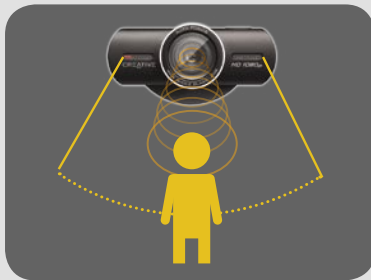

Dual stereo microphones

Get clearer audio with focused voice capture and noise-cancellation.

SOFTWARE FEATURES

MOVIE CREATOR

Combine, edit and add special effects to your videos.

LIVE! SCAN

Scan and save business card details direct to a PC.

TOUCH SCREEN READY

Control using your fingertips on touch screen enabled Windows 7 PCs.

VISUAL / VOICE EFFECTS

Entertain in video chats with fun effects.

ONLINE SHARING

Share on popular social media websites with a single click.

DESKTOP SHARE / MEDIA SHOW

Share pictures, slides and videos through instant messaging window.

SPECIFICATIONS

- Sensor: Full HD 1080p (1920 x 1080) image sensor
- Video resolution: Full HD 1080p (1920 x 1080 pixels)
- Picture resolution: Up to 12MP*
- Frame rate: Up to 30fps @ Full HD 1080p quality
- Dual stereo microphones with beam forming and noise-cancellation
- Plug & chat with Windows, Mac OSX10.5 and Linux 2.6
- USB 2.0 Hi-Speed

One-year limited hardware warranty.